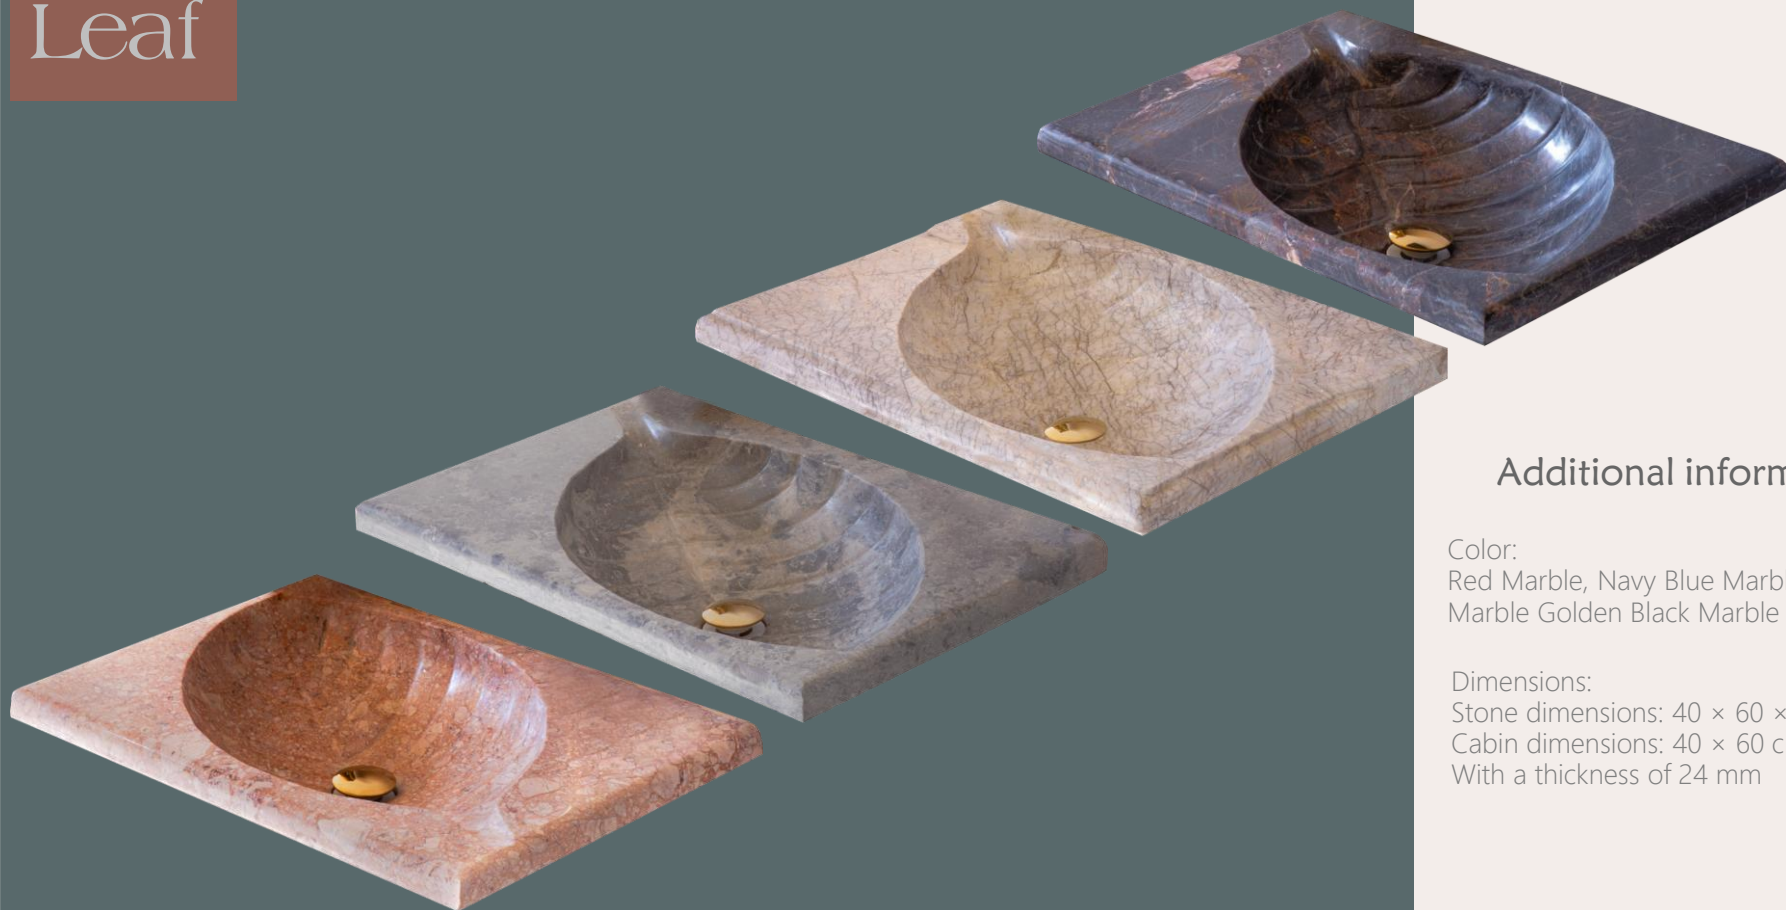

Additional information

Color:
White Marble, Golden Black Marble

Dimensions:
Stone dimensions: 40 × 60 × 13 cm high
Cabin dimensions: 40 × 60 cm , all PVC
With a thickness of 24 mm

Elsa

INSTAGRAM: ROYALHOUSE.OMAN

Additional information

Color:
Persian White, Golden Black Marble,
Red Marble

Dimensions:
Stone dimensions: 40 × 60 × 13 cm high
Cabin dimensions: 50 × 80 cm , all PVC
With a thickness of 24 mm

Leaf

INSTAGRAM: ROYALHOUSE.OMAN