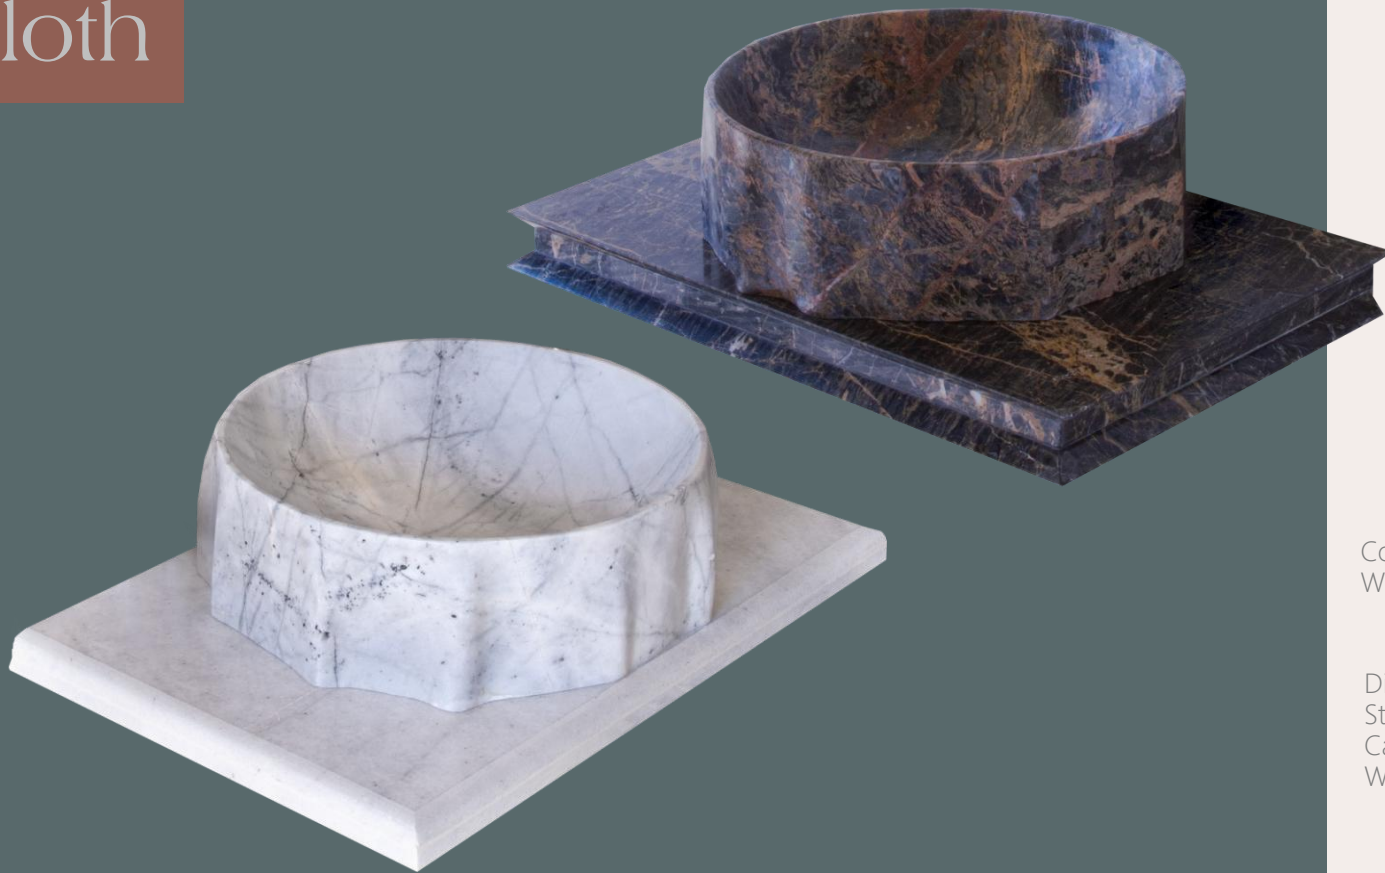

Additional information

Color:
Navy Blue Marble, Golden Black
Marble, Red Marble

Dimensions:
Stone dimensions: 40 × 60 × 13 cm high
Cabin dimensions: 50 × 80 cm , all PVC
With a thickness of 24 mm

Atossa

INSTAGRAM: ROYALHOUSE.OMAN

Additional information

Color:
Navy Blue Marble, Golden Black
Marble, Pink Marble

Dimensions:
Stone dimensions: 40 × 60 × 13 cm high
Cabin dimensions: 50 × 80 cm , all PVC
With a thickness of 24 mm

Cloth

INSTAGRAM: ROYALHOUSE.OMAN

Additional information

Color:
White Marble, Golden Black Marble

Dimensions:
Stone dimensions: 40 × 60 × 13 cm high
Cabin dimensions: 40 × 60 cm , all PVC
With a thickness of 24 mm

Elsa

INSTAGRAM: ROYALHOUSE.OMAN