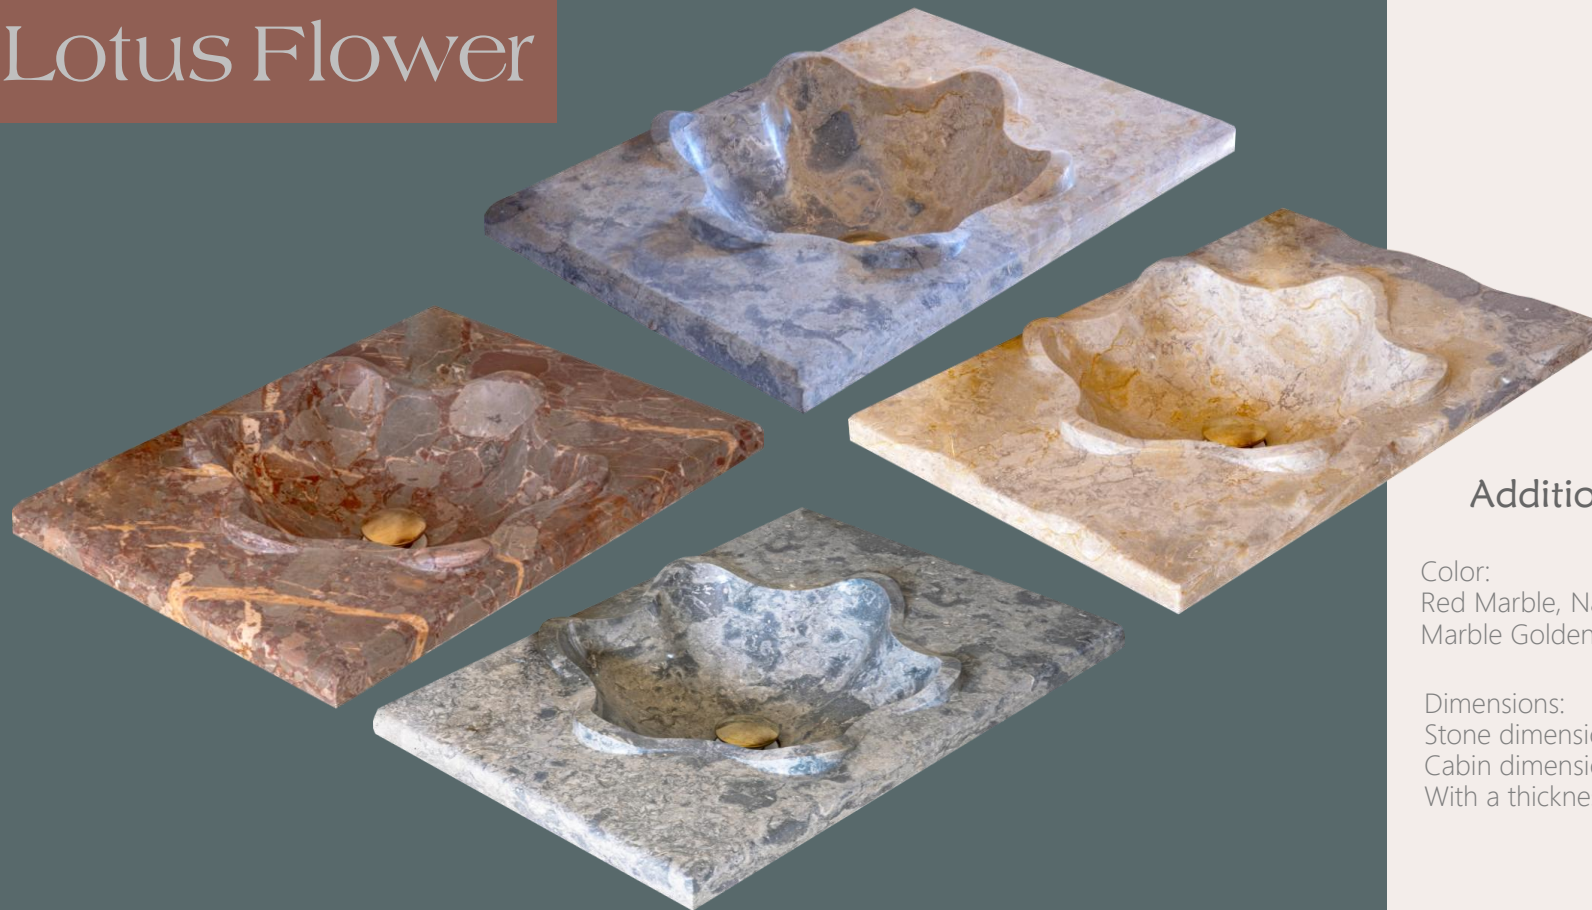

Lotus Flower

INSTAGRAM: ROYALHOUSE.OMAN

Additional information

Color:
Red Marble, Navy Blue Marble, Beige
Marble Golden Black Marble

Dimensions:
Stone dimensions: 40 × 60 × 13 cm high
Cabin dimensions: 40 × 60 cm , all PVC
With a thickness of 24 mm