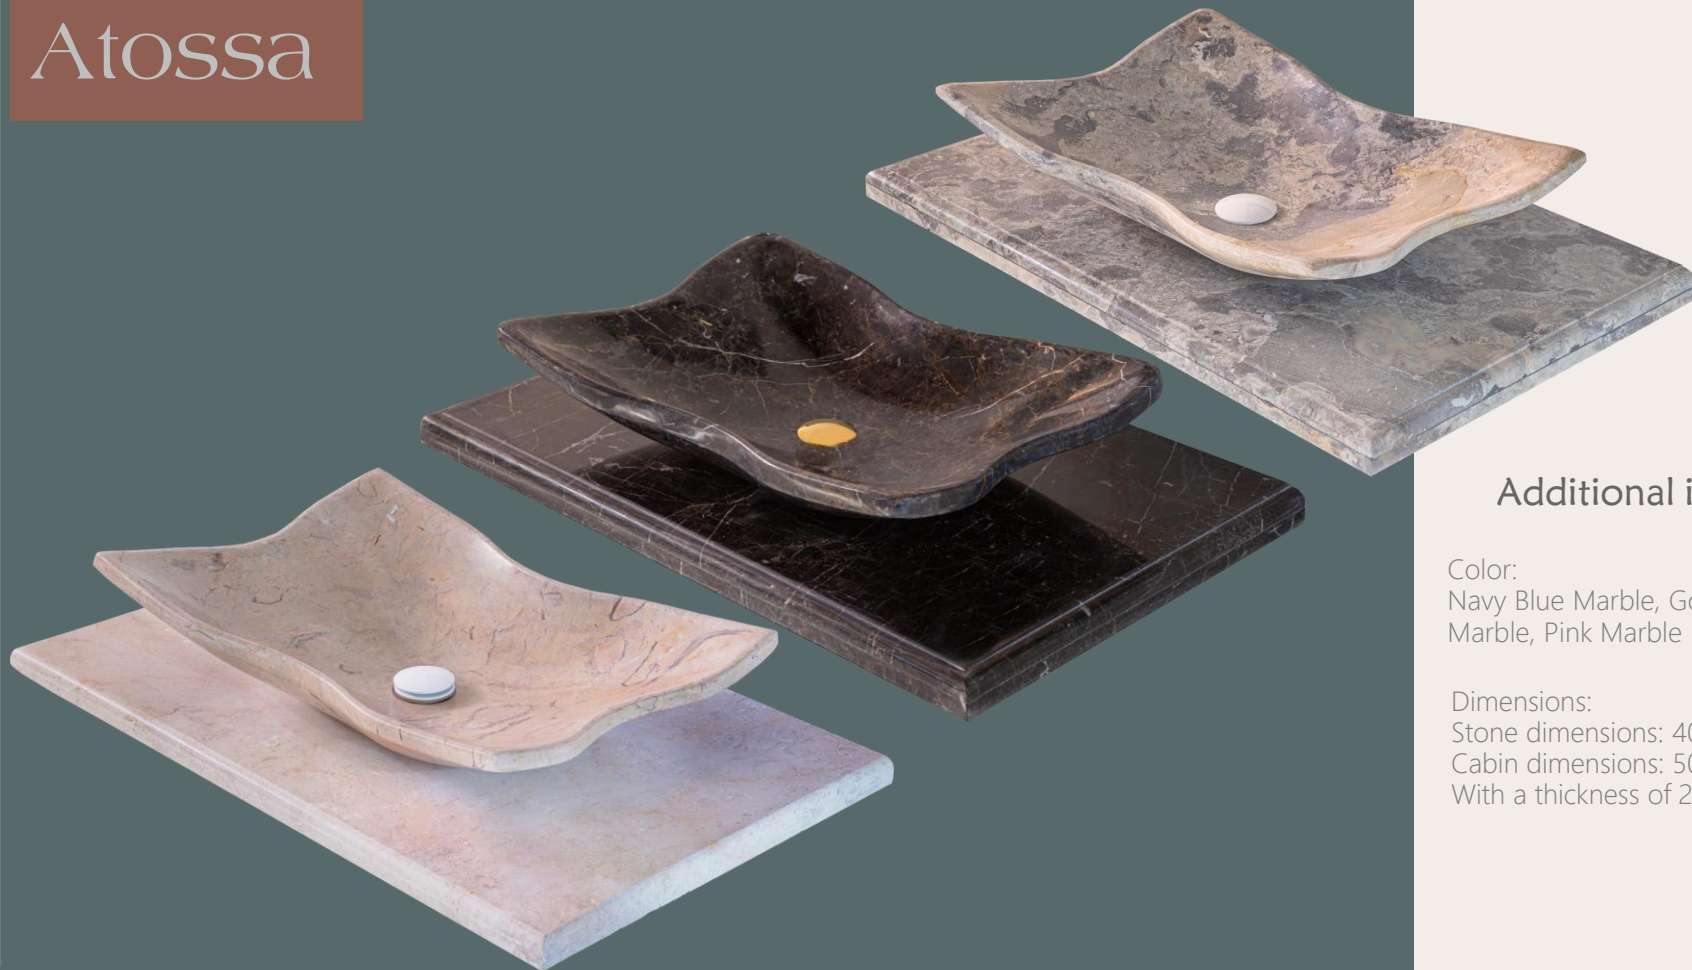

Additional information

Color:
Navy Blue Marble, Golden Black
Marble, Pink Marble

Dimensions:
Stone dimensions: 40 × 60 × 13 cm high
Cabin dimensions: 50 × 80 cm , all PVC
With a thickness of 24 mm

Cloth

INSTAGRAM: ROYALHOUSE.OMAN

Additional information

Color:
White Marble, Golden Black Marble

Dimensions:
Stone dimensions: 40 × 60 × 13 cm high
Cabin dimensions: 40 × 60 cm , all PVC
With a thickness of 24 mm

Elsa

INSTAGRAM: ROYALHOUSE.OMAN

Additional information

Color:
Persian White, Golden Black Marble,
Red Marble

Dimensions:
Stone dimensions: 40 × 60 × 13 cm high
Cabin dimensions: 50 × 80 cm , all PVC
With a thickness of 24 mm

Leaf

INSTAGRAM: ROYALHOUSE.OMAN

Sarina

INSTAGRAM: ROYALHOUSE.OMAN

Additional information

Color:
Golden Black Marble, Beige Marble,
Red Marble

Dimensions:
Stone dimensions: 40 × 60 × 13 cm high
Cabin dimensions: 50 × 80 cm , all PVC
With a thickness of 24 mm