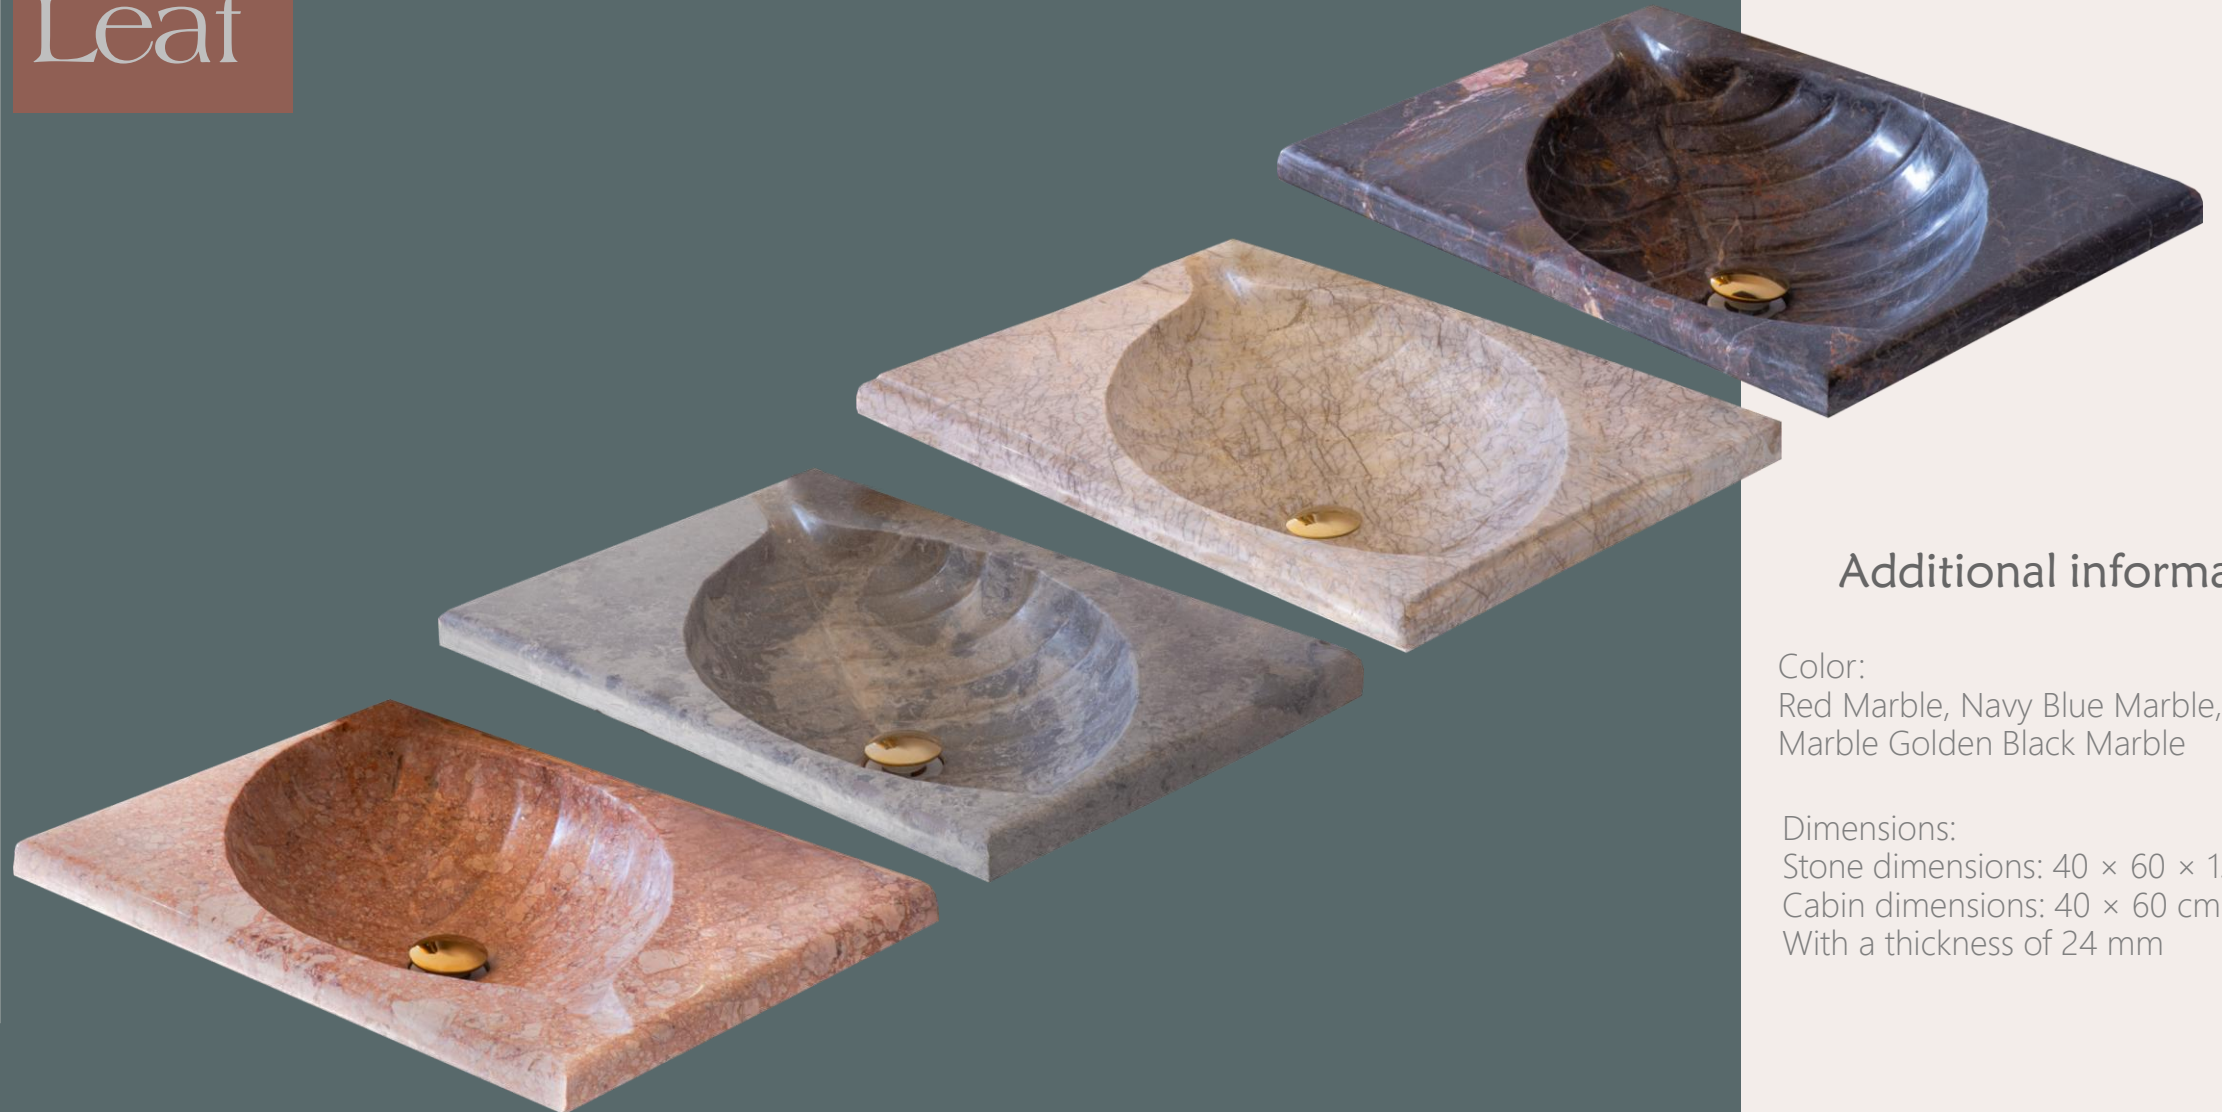

Cloth

Additional information

Color:
White Marble, Golden Black Marble

Dimensions:
Stone dimensions: 40 × 60 × 13 cm high
Cabin dimensions: 40 × 60 cm , all PVC
With a thickness of 24 mm

Elsa

Additional information

Color:
Persian White, Golden Black Marble,
Red Marble

Dimensions:
Stone dimensions: 40 × 60 × 13 cm high
Cabin dimensions: 50 × 80 cm , all PVC
With a thickness of 24 mm

Leaf

Additional information

Color:

Color:

Persian White, Navy Blue Marble, Beige Marble, Red Marble

Dimensions:

Stone dimensions: 40 × 60 × 13 cm high
Cabin dimensions: 50 × 80 cm , all PVC
With a thickness of 24 mm

Sarina

Additional information