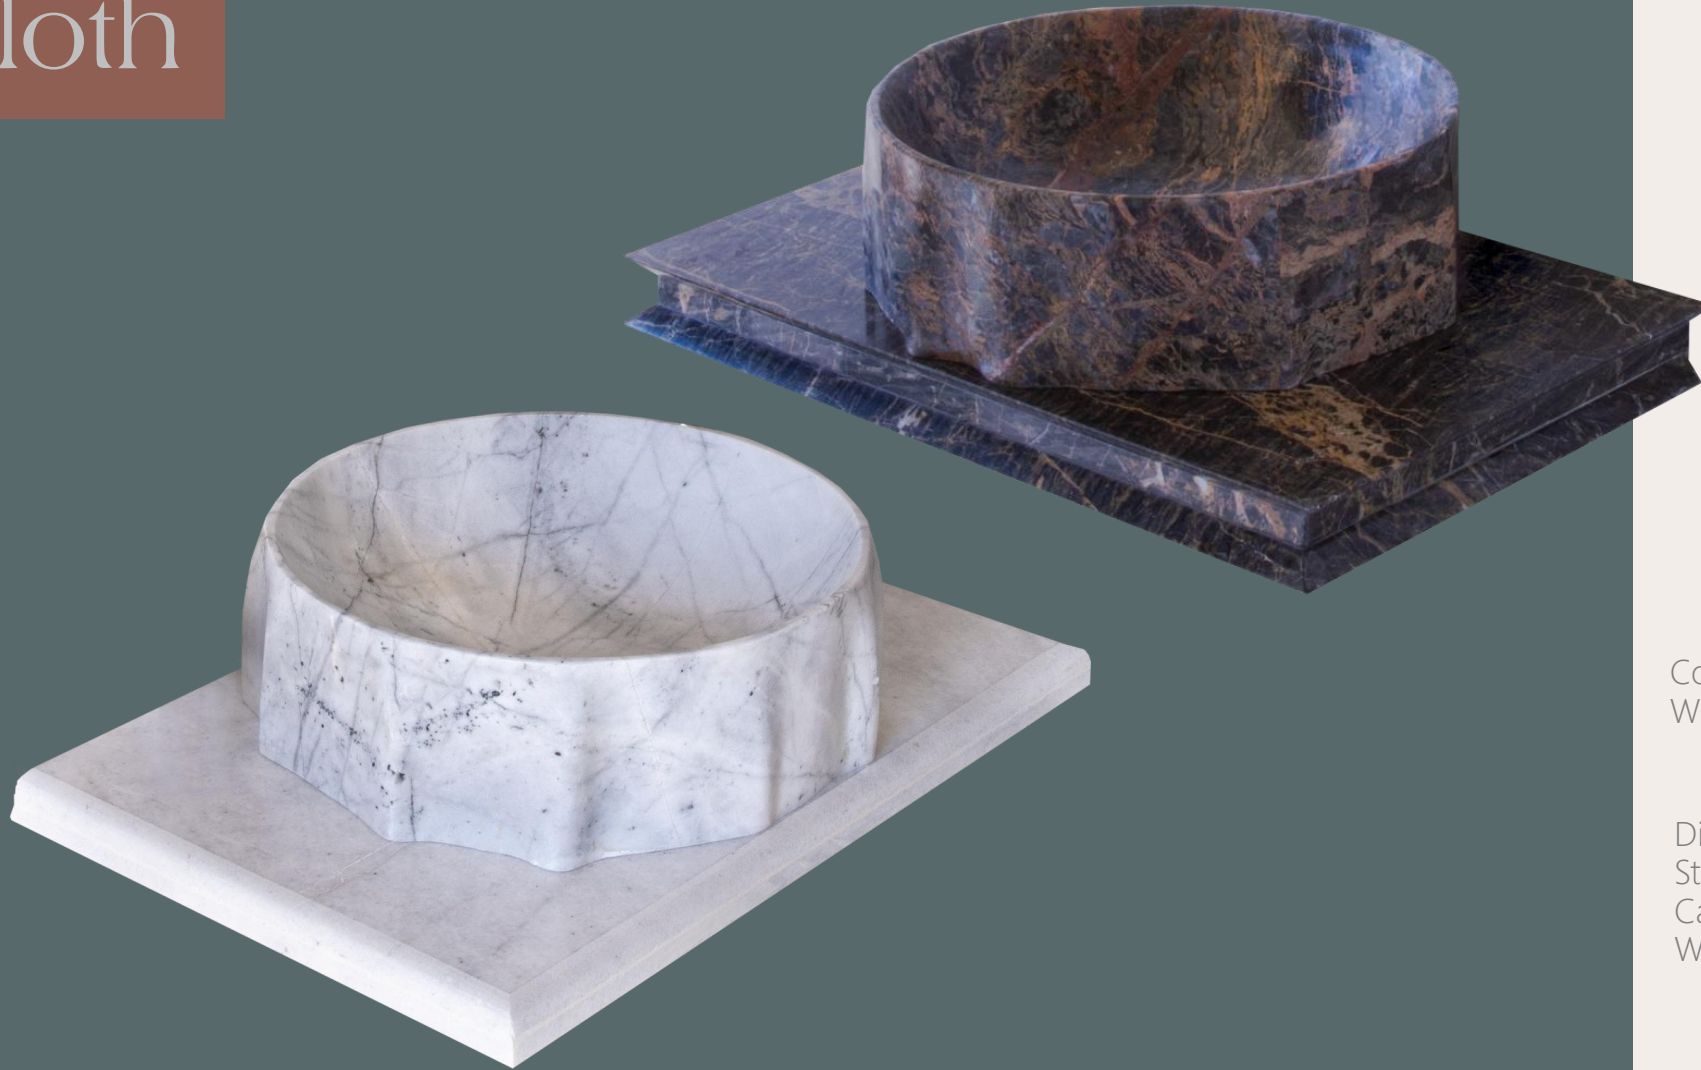

Atossa

Additional information

Color:
Navy Blue Marble, Golden Black
Marble, Pink Marble

Dimensions:
Stone dimensions: 40 × 60 × 13 cm high
Cabin dimensions: 50 × 80 cm , all PVC
With a thickness of 24 mm

Cloth

Additional information

Color:
White Marble, Golden Black Marble

Dimensions:
Stone dimensions: 40 × 60 × 13 cm high
Cabin dimensions: 40 × 60 cm , all PVC
With a thickness of 24 mm

Elsa

Additional information