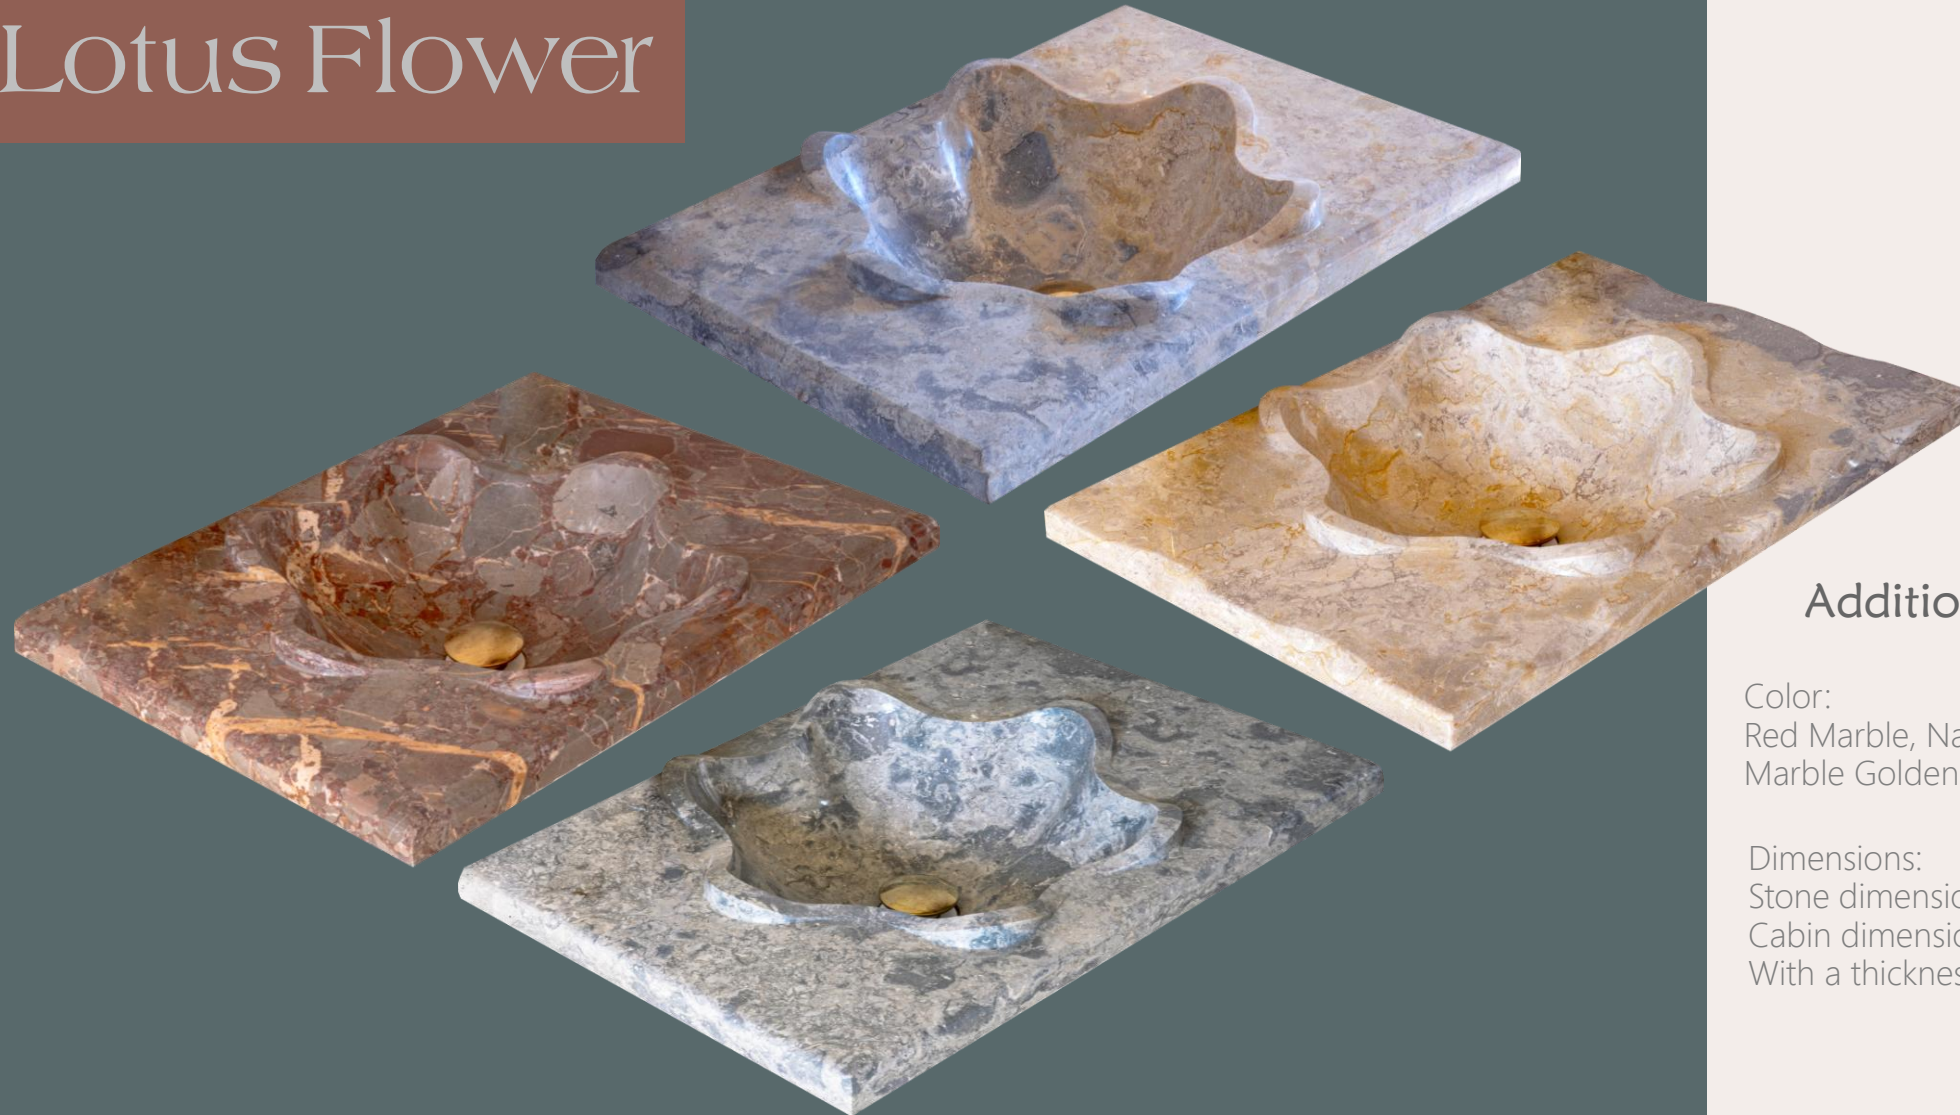

Red Marble, Navy Blue Marble, Beige Marble Golden Black Marble

Dimensions:

Stone dimensions: 40 × 60 × 13 cm high

Cabin dimensions: 40 × 60 cm , all PVC

With a thickness of 24 mm

Lotus Flower

Additional information