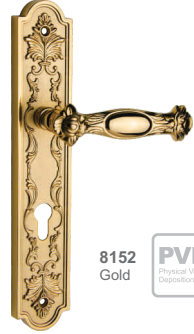

9052R
Gold

9012
Satin Nickel

9600R

9620R
Chrome

9610R
Satin Nickel

9670R
Olive

9652R
Gold

9612S
Satin Nickel

2/5 & 3

925
Satin Nickel

925
Shadow

923
Satin Nickel

923
Shadow

3372
Olive

3312
Satin Nickel

8100R

8172R
Olive

8152R
Gold

8152
Gold

8200R

8272R
Olive

8252R
Gold

8252
Gold

8300R

8372R
Olive

8352R
Gold

8352
Gold

PULL HANDLES

1204L

Stainless Steel

1284L
Black
120 CM

1274L
Olive
80 CM