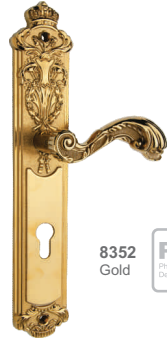

DOOR HANDLES

Simply be
the qualities you seek
in others!

1000R

1020R
Chrome

1010R
Satin Nickel

1070R
Olive

1052R
Gold

1012
Satin Nickel

2/5 & 3

925
Satin Nickel

925
Shadow

923
Satin Nickel

923
Shadow

3372
Olive

3312
Satin Nickel

8100R

8172R
Olive

8152R
Gold

8152
Gold

8200R

8272R
Olive

8252R
Gold

8252
Gold

8300R

8372R
Olive

8352R
Gold

8352
Gold

PULL HANDLES

1204L

Stainless Steel

1284L
Black
120 CM

1274L
Olive
80 CM