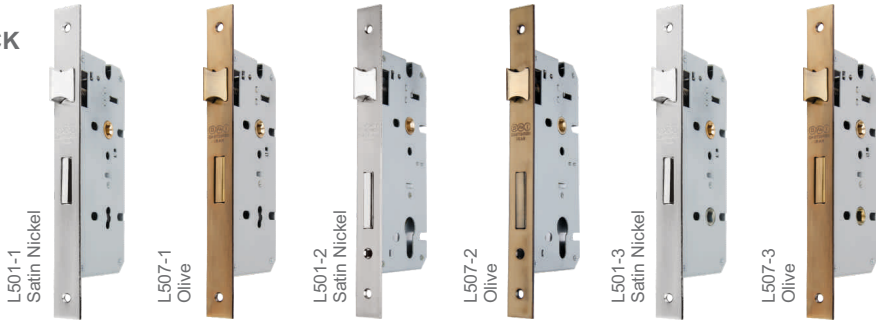

DOOR HANDLES

Simply be
the qualities you seek
in others!

1000R

1020R
Chrome

1010R
Satin Nickel

1070R
Olive

1052R
Gold

1012
Satin Nickel

145

145-222

145-156

120-130

131-112

137-112

121-95

127-95

100

102-00

107-00

101-00

105-00

L500

MORTICE LOCK

700

CYLINDER

W-U

CLOTHES HOOK

S

CLOTHES HOOK

Z

DOOR STOPPER

ROYALHOUSE.OMAN