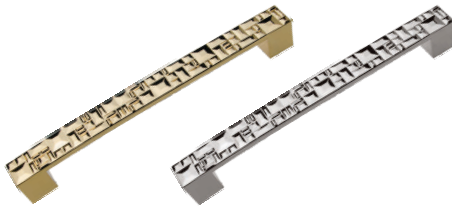

DOOR HANDLES

Simply be
the qualities you seek
in others!

1000R

1020R
Chrome

1010R
Satin Nickel

1070R
Olive

1052R
Gold

1012
Satin Nickel

1100R

11580R
Black Gold

1120R
Satin Nickel

1170R
Olive

1152R
Gold

1112
Satin Nickel

1300R

Aluminium Handles

150-192

150-128

110

110-320

110-256

110-192

110-128

110-00

145

145-222

145-156

120-130

131-112

137-112

121-95

127-95