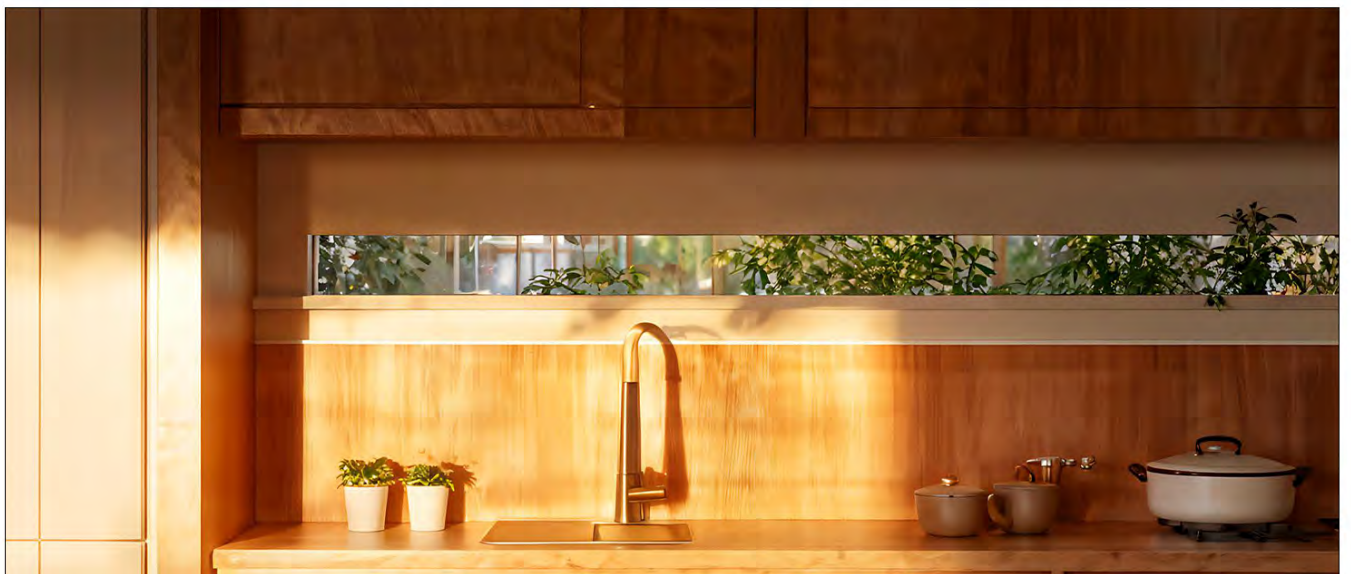

BAMBO MODEL GOLD

84 months guarantee

5 YEARS AFTER SALES SERVICE

TERMOZA MODERN General Catalogue 2024