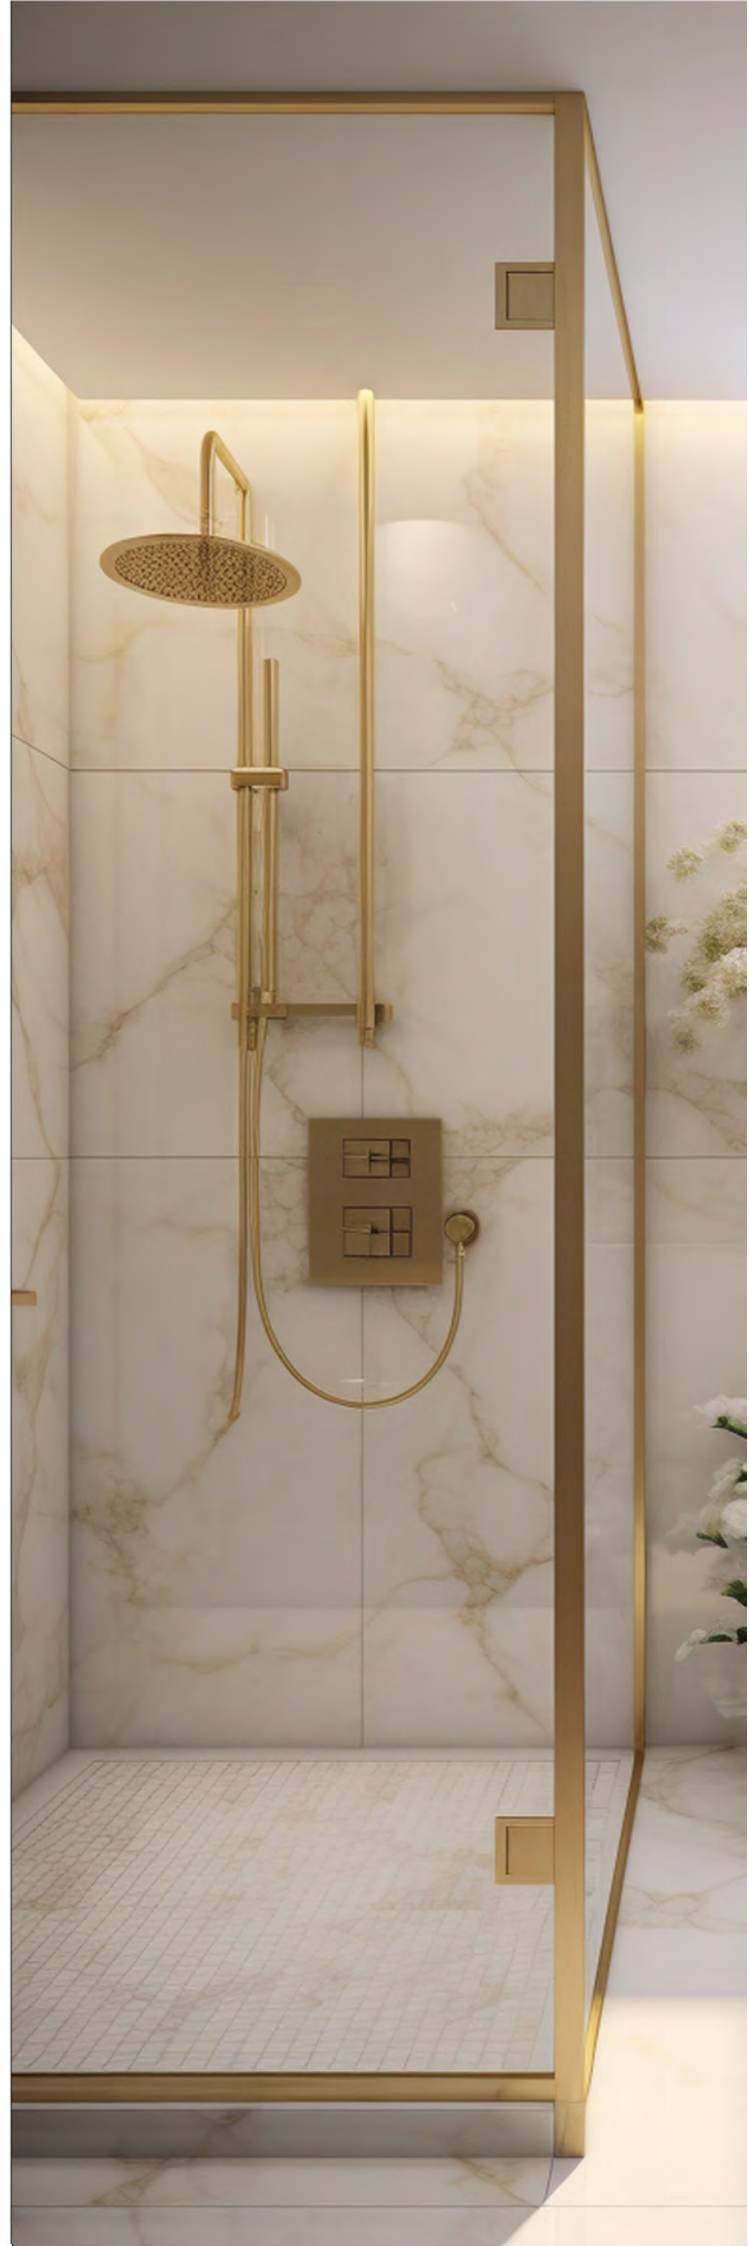

SHOWER BATH

84 months guarantee

5 YEARS AFTER SALES SERVICE

Shower set

Shower set

SHOWER BATH

84 months guarantee

5 YEARS AFTER SALES SERVICE