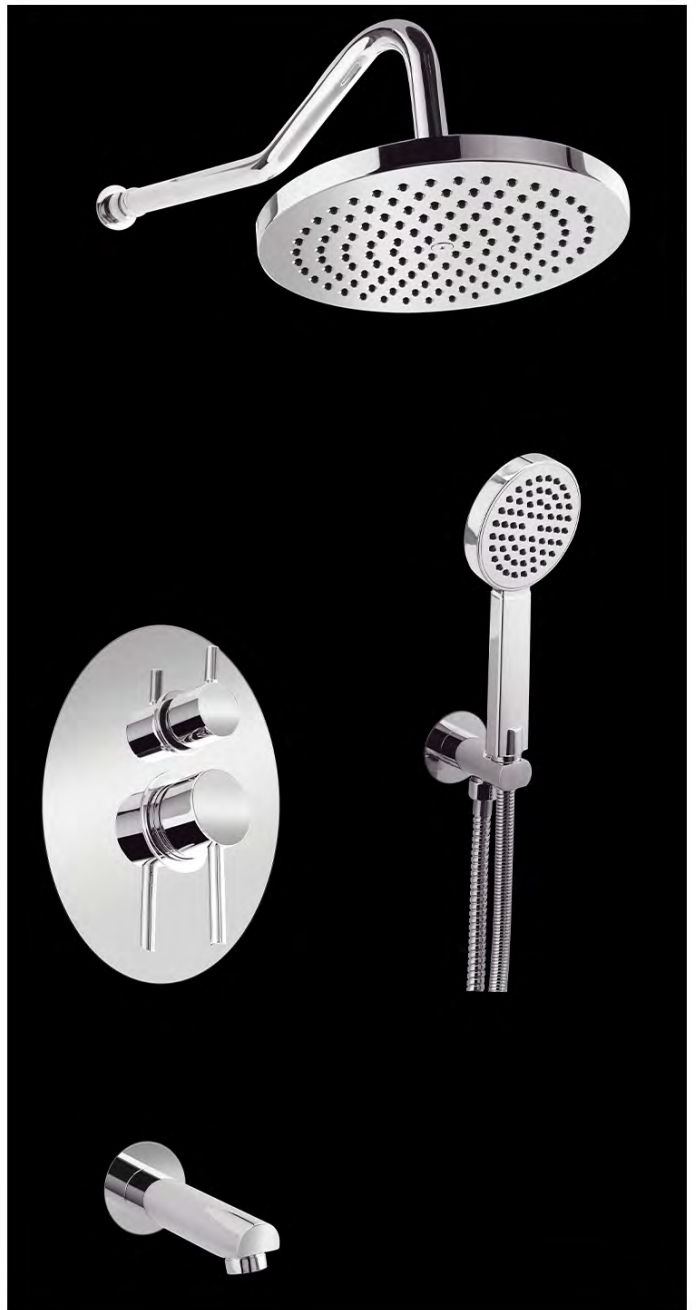

SHOWER BATH

84 months guarantee
5 YEARS AFTER SALES SERVICE