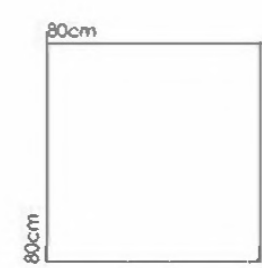

# NEVADA

80x80 cm

Nevada Cream

Nevada Light Gray