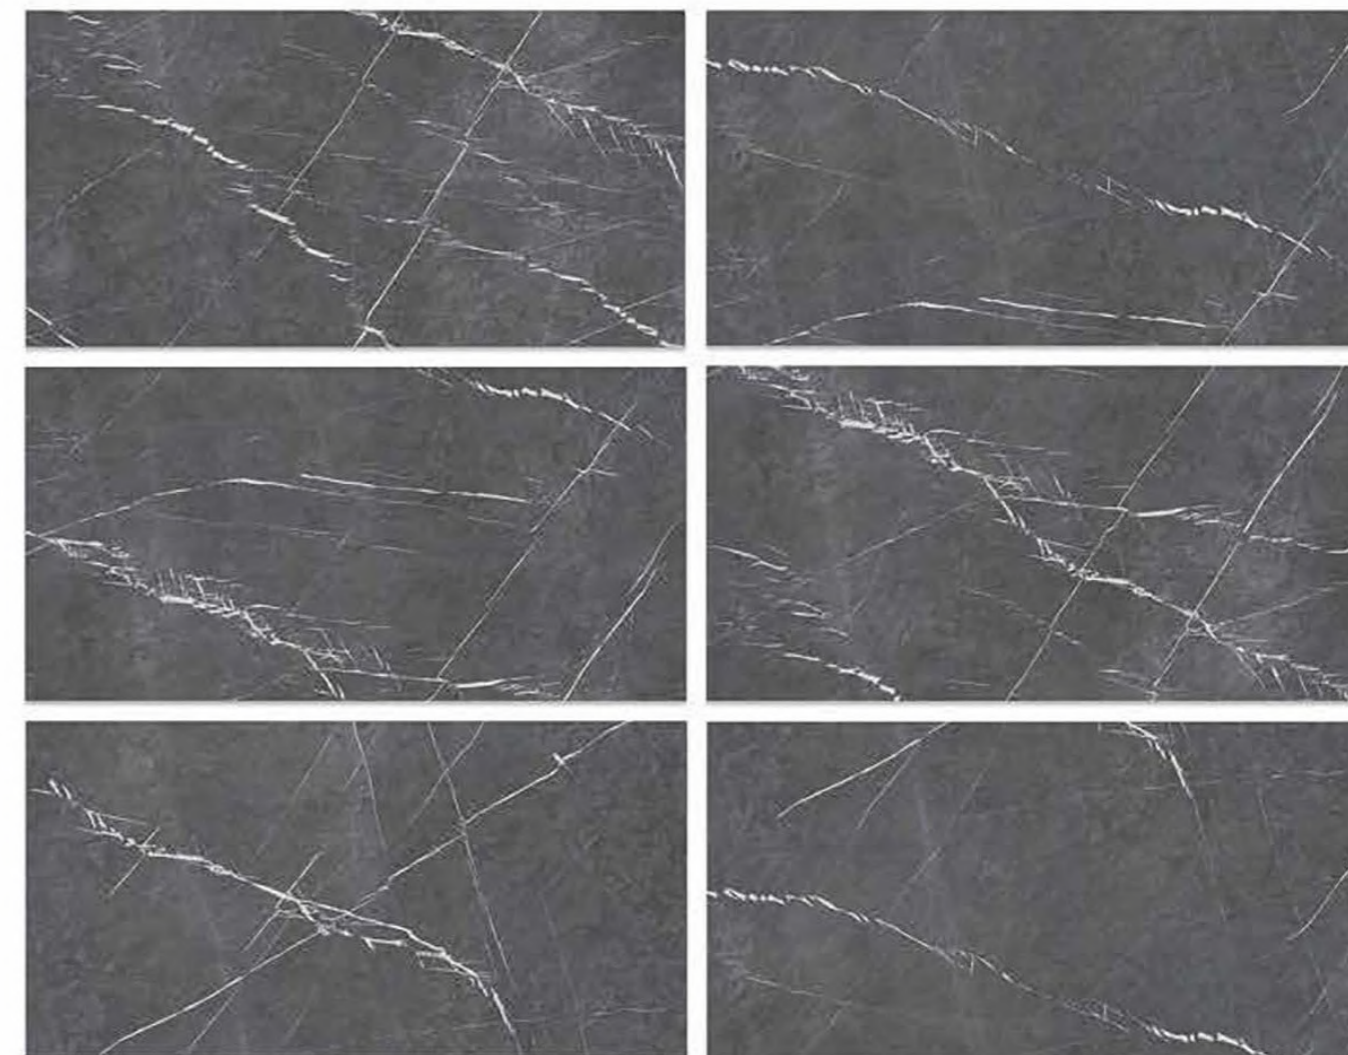

GEORGIA

60x120 cm

Georgia Dark Gray